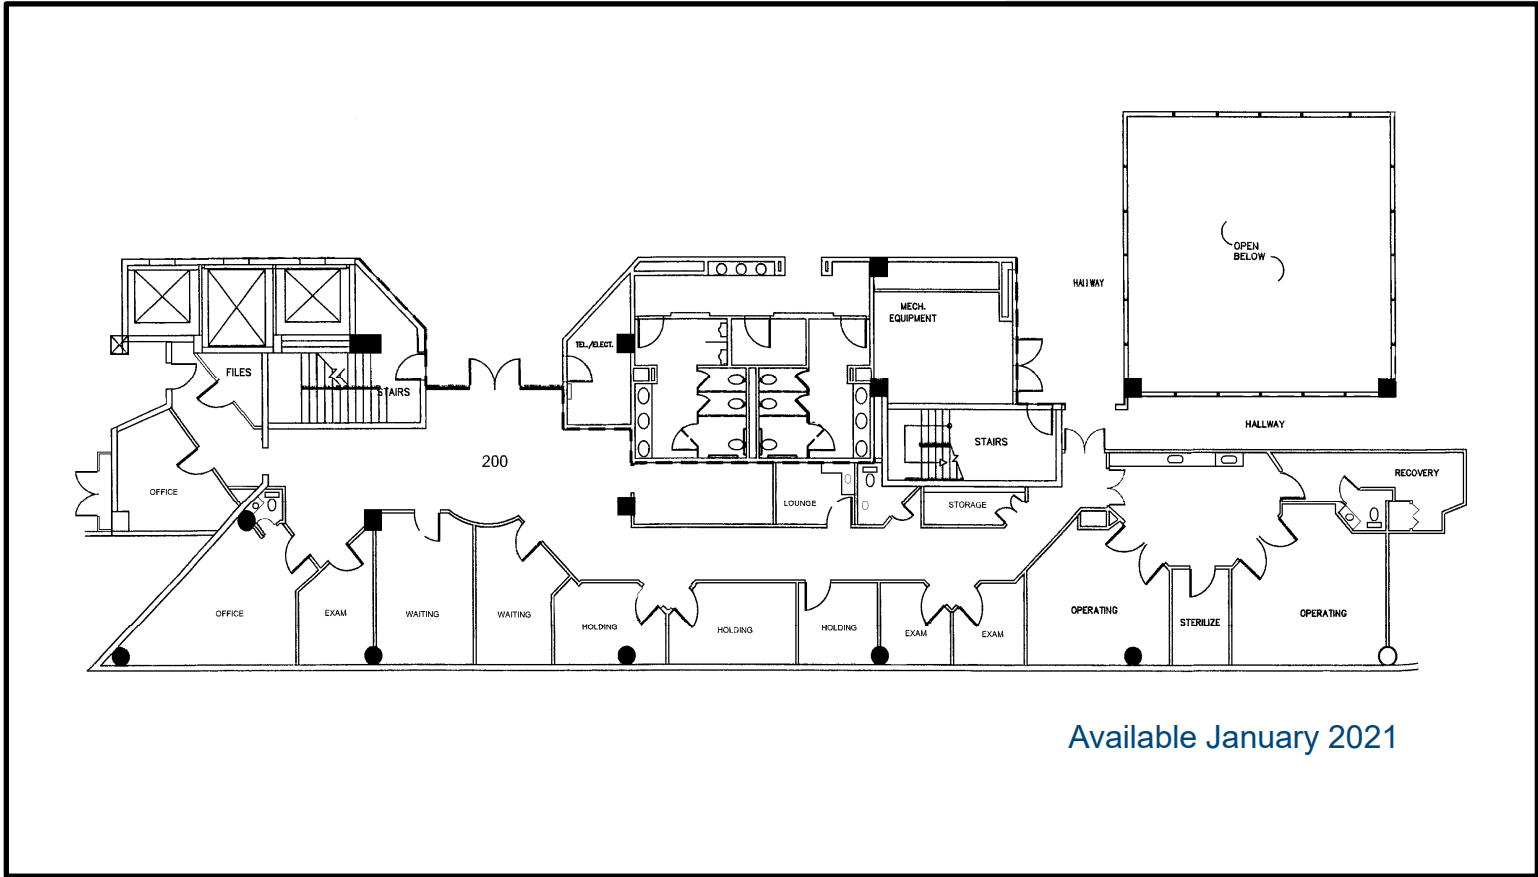

ONE TURNBERRY PLACE

FLOOR PLAN – SUITE 200

5,839 RSF

Available January 2021

www.oneturnberryaventura.com
19495 Biscayne Boulevard | Aventura, FL

COLLIERS INTERNATIONAL
SOUTH FLORIDA, LLC
200 E Broward Blvd., Suite 120
Ft. Lauderdale, FL 33031