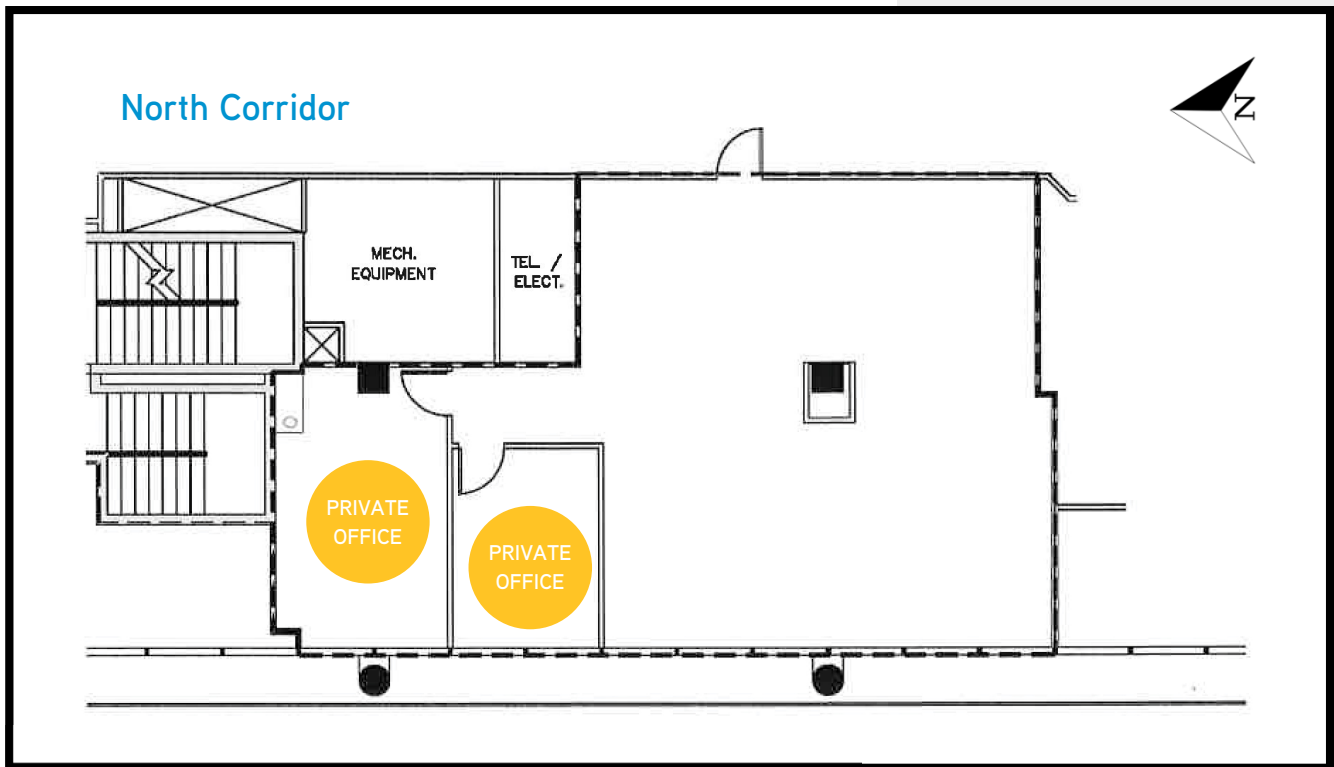

ONE TURNBERRY PLACE

FLOOR PLAN – SUITE 409

1,658 RSF

Contact

JONATHAN KINGSLEY

+ 1 305 785 2665

jonathan.kingsley@colliers.com

ILYSSA ETTELMAN