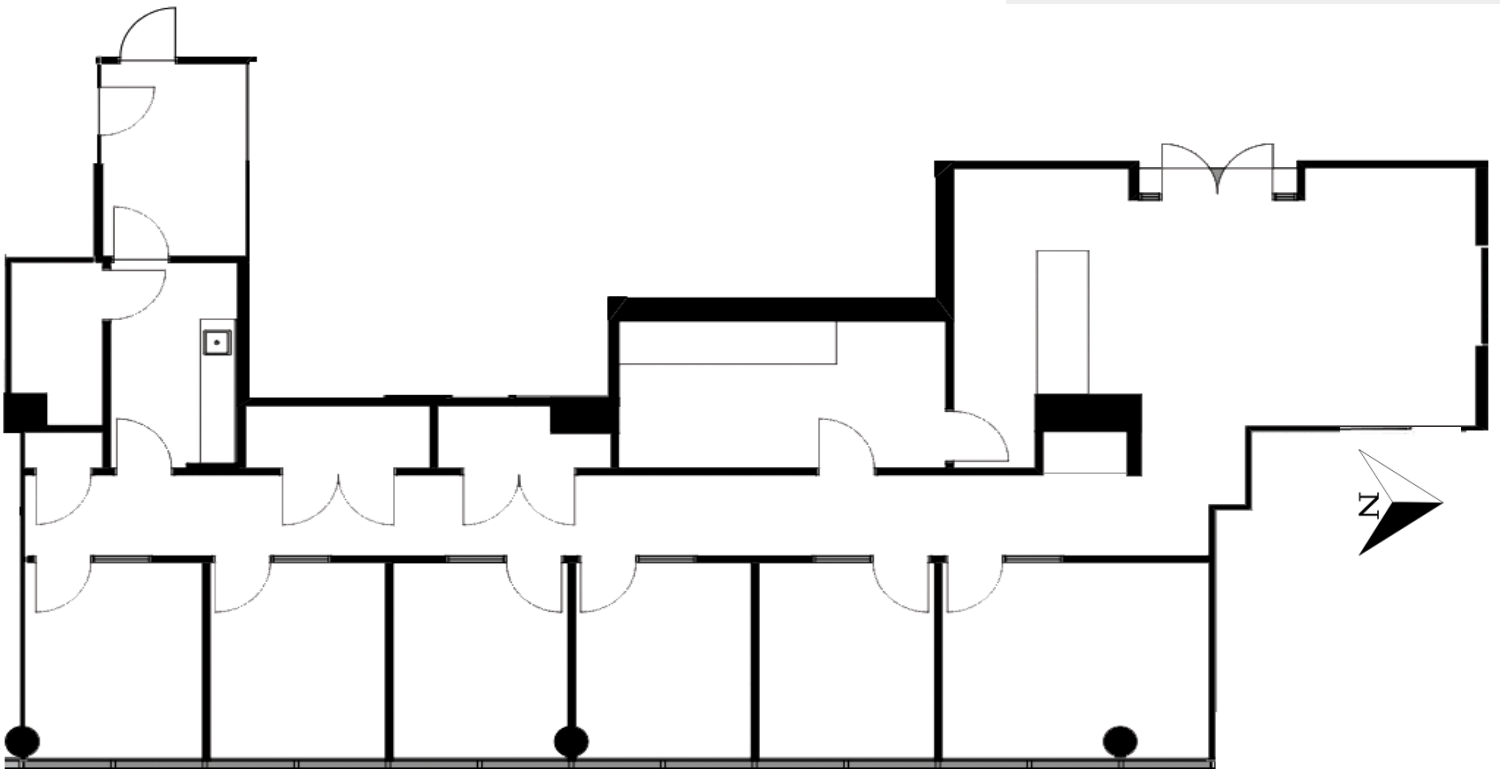

ONE TURNBERRY PLACE

FLOOR PLAN – SUITE 801

2,534 RSF

Contact

JONATHAN KINGSLEY

+ 1 954 652 4610

jonathan.kingsley@colliers.com

ILYSSA ETTelman